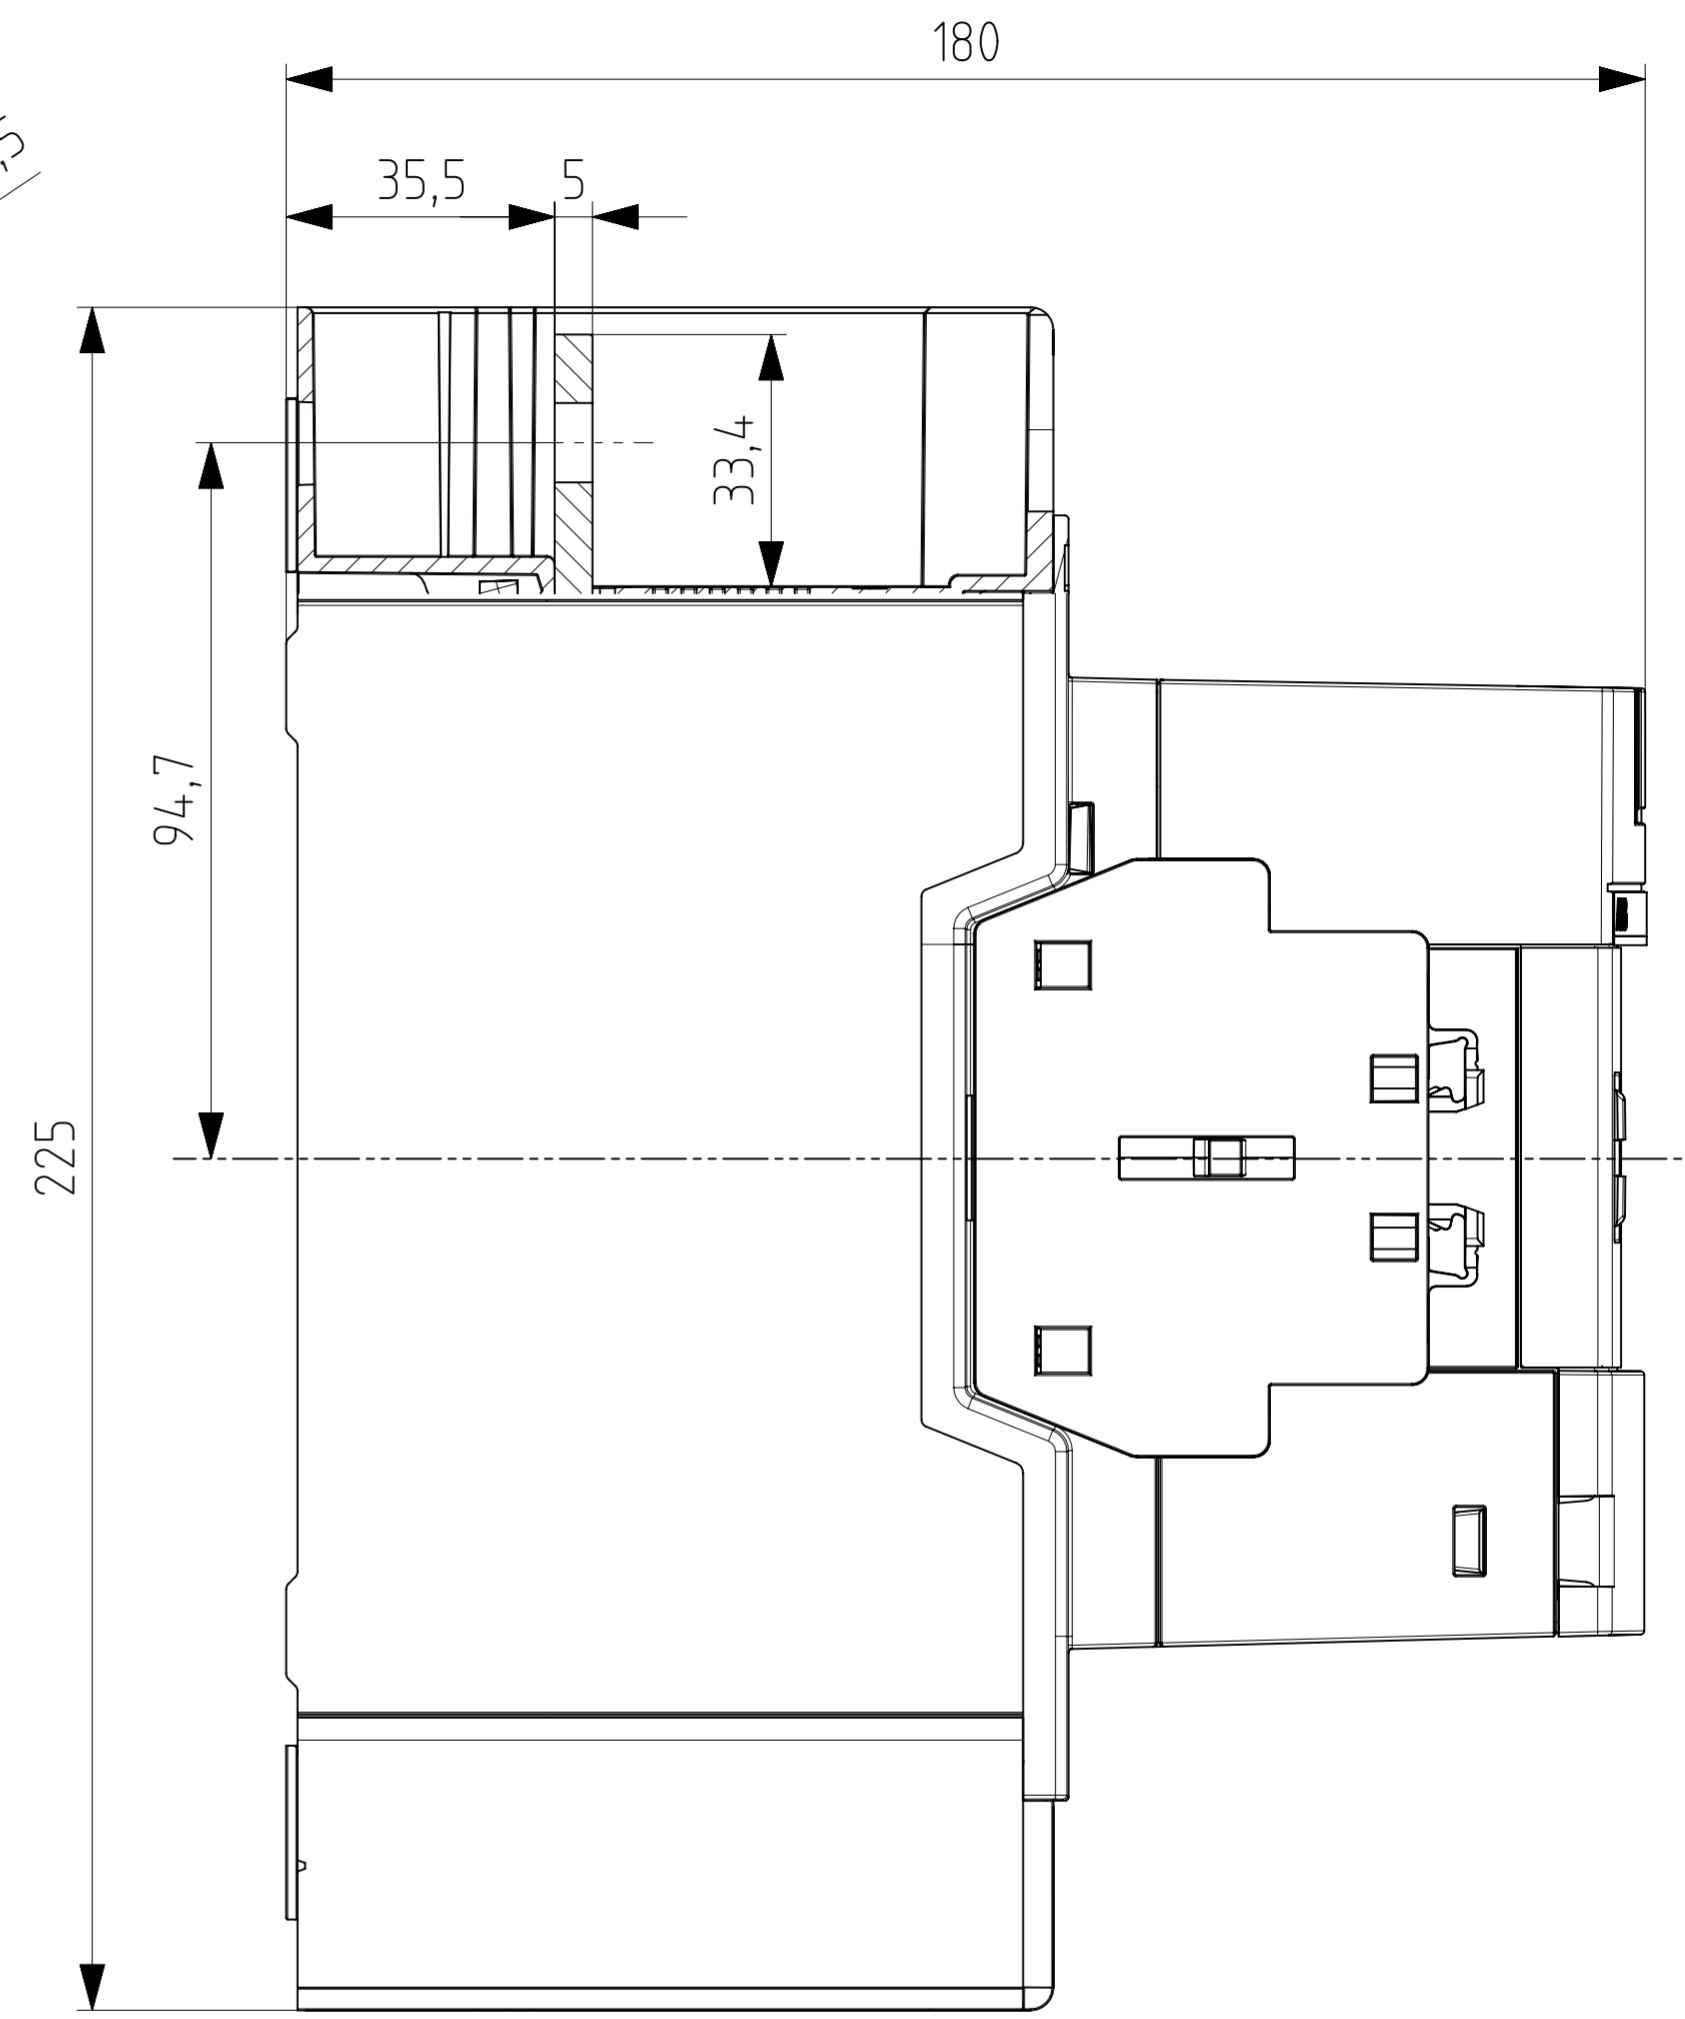

Type: AF265, AF305, AF370

General tolerances ISO 2768-m

Item No	Article No	Qty.	Material, Type, etc	Dimension	Name of Item
Prepared	A Eriksson		Responsible dep	Title	Lang en
Approved	A Eriksson	20-Jun-2012	Take over dep	AF265-370	
Revision	-		Scale	Document Number	Cont 1
			1:1	1SFB535001G1060	Sheet 1