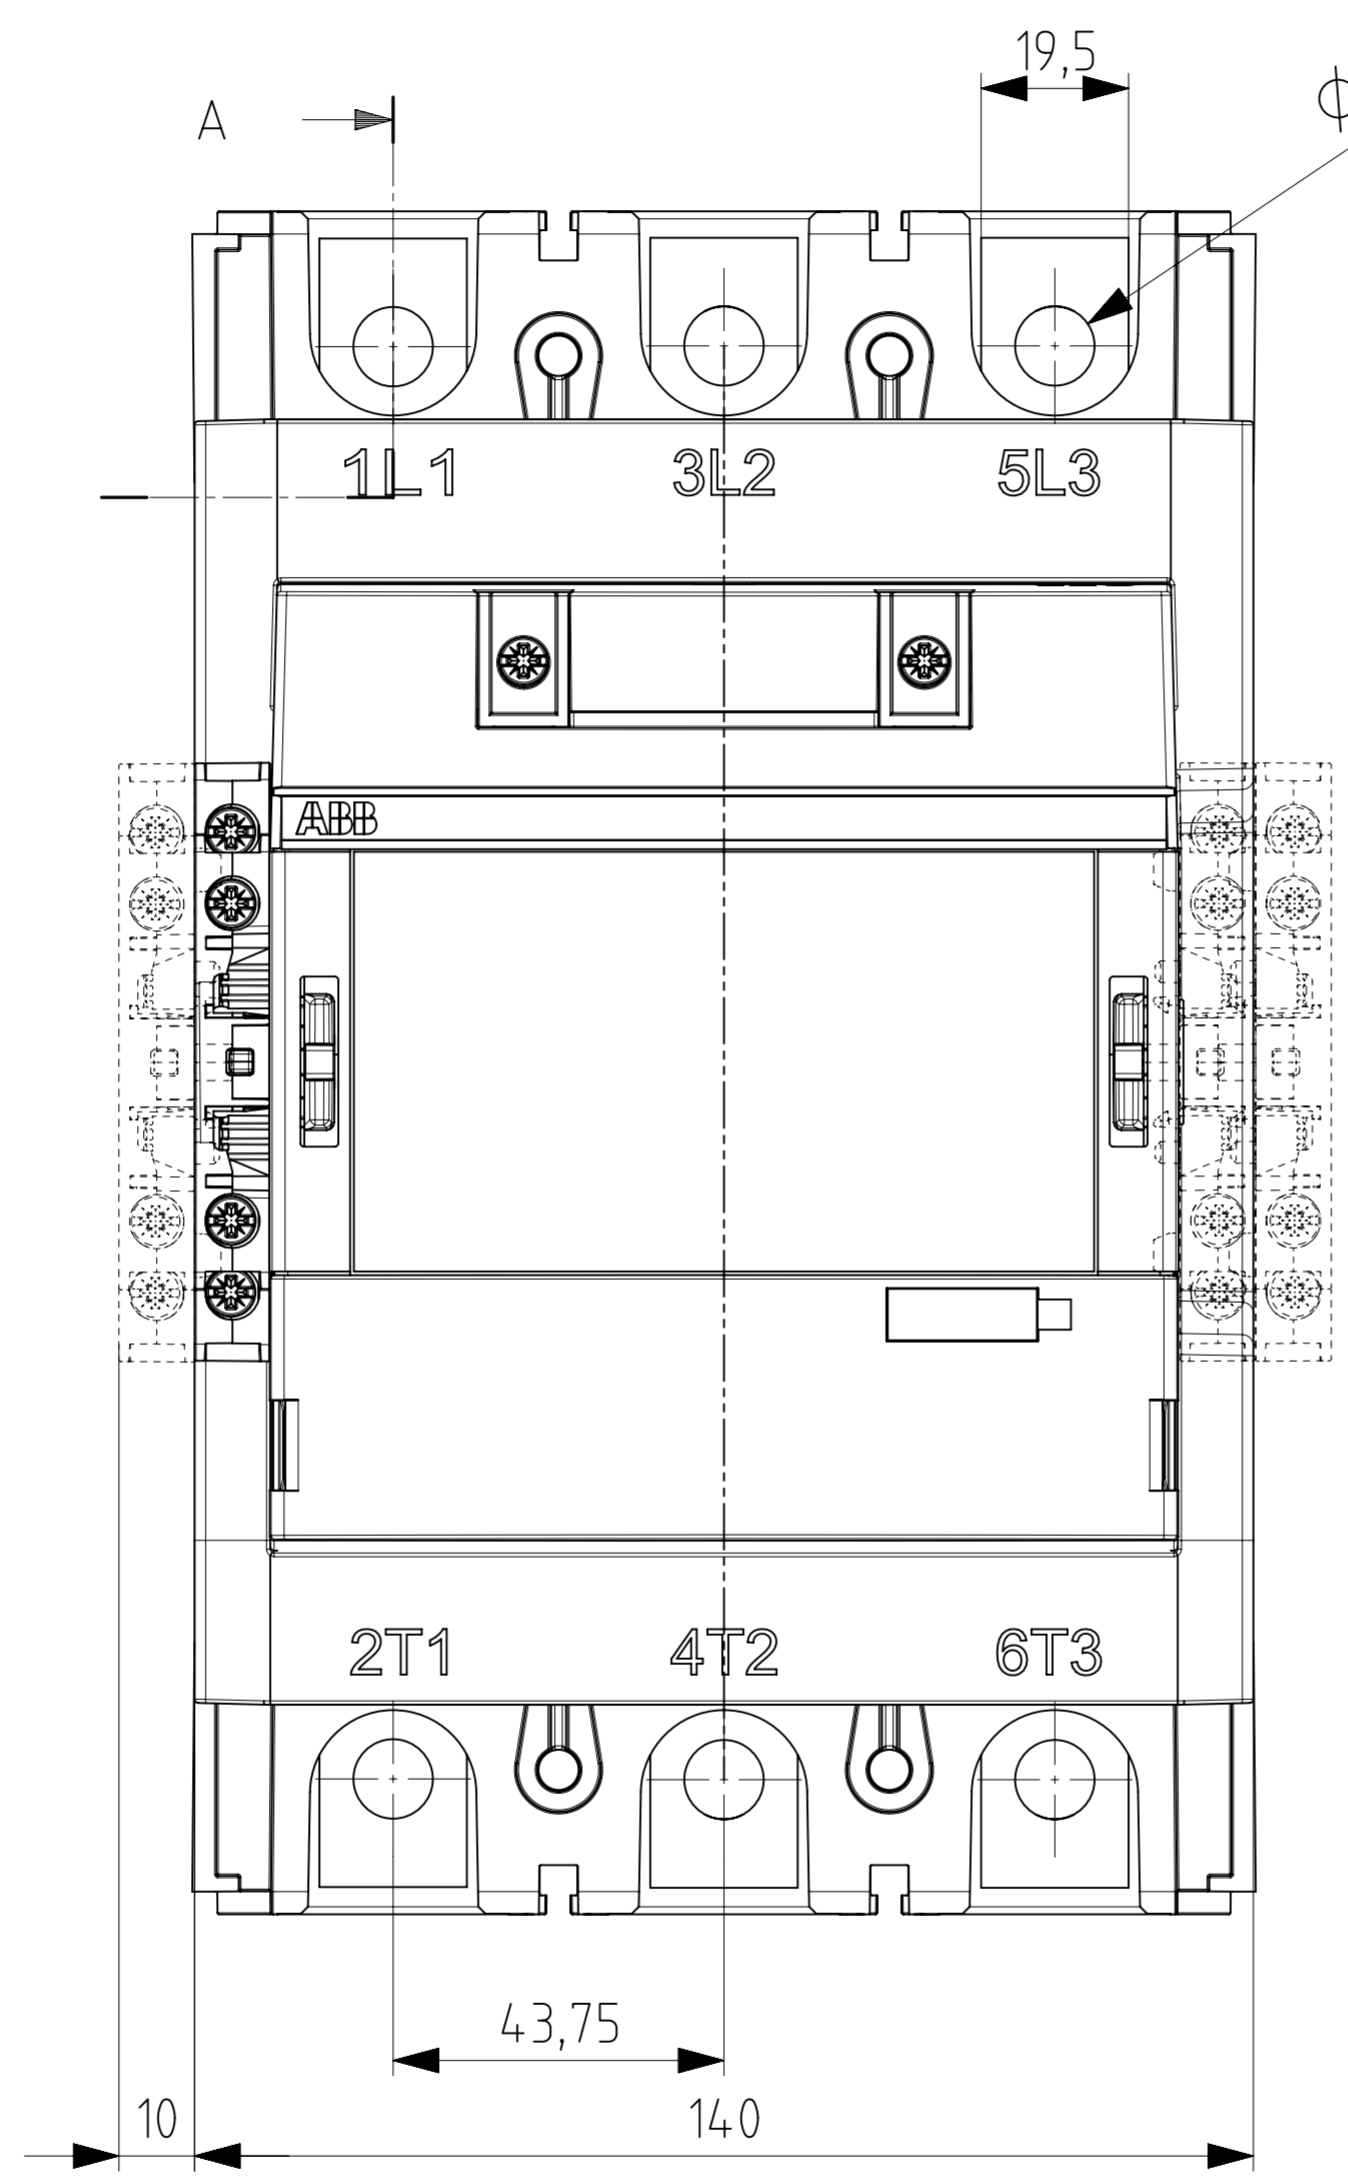

Type: AF265, AF305, AF370

General tolerances ISO 2768-m

Item No	Article No	Qty.	Material, Type, etc	Dimension	Name of Item
Prepared	A Eriksson		Responsible dep	Title	Lang en
Approved	A Eriksson	20-Jun-2012	Take over dep	AF265-370	
Revision	-		Scale	Document Number	Cont 1
			1:1	1SFB535001G1060	Sheet 1