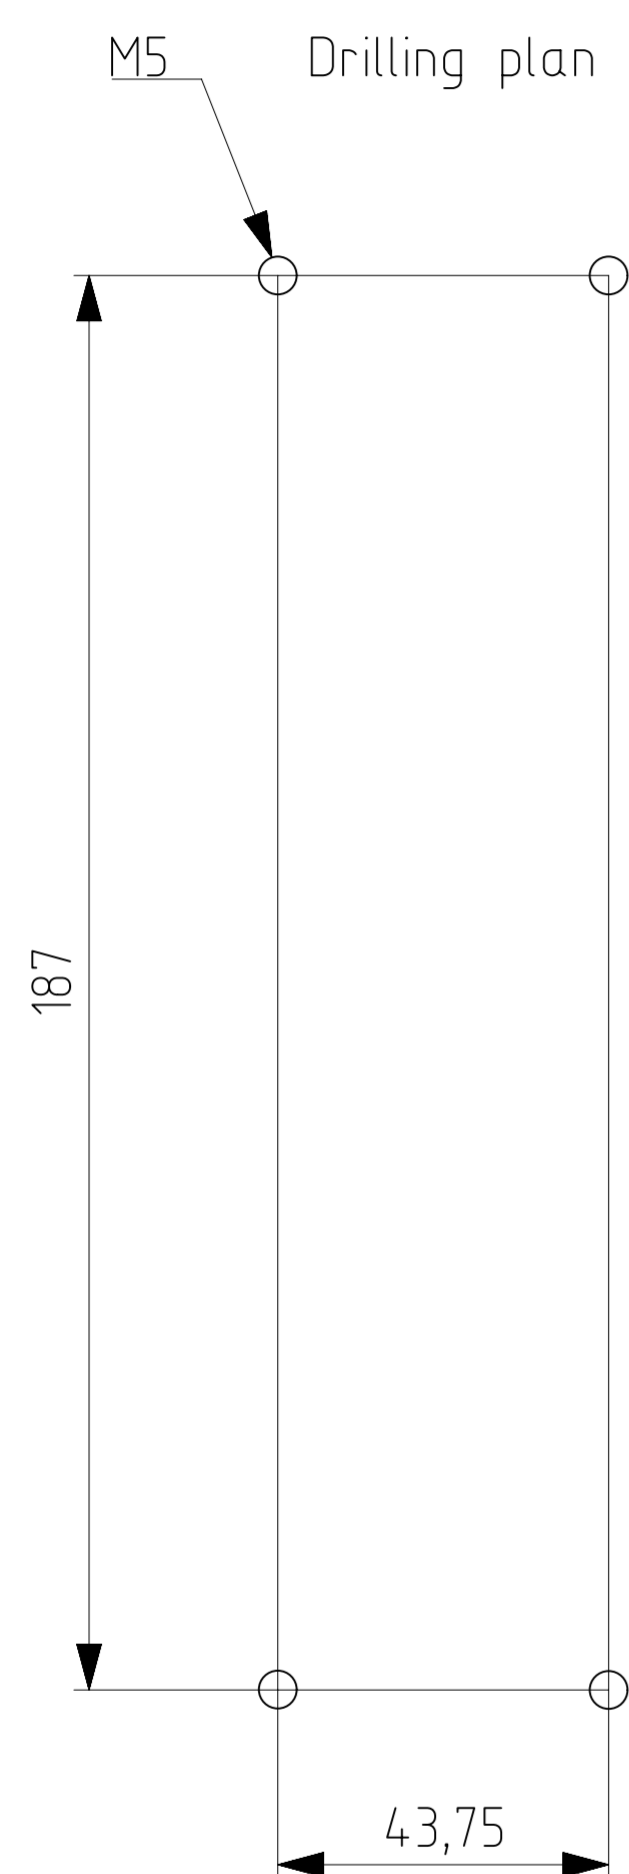

Type: AF265, AF305, AF370

General tolerances ISO 2768-m

Item No	Article No	Qty.	Material, Type, etc	Dimension	Name of Item
Prepared	A Eriksson		Responsible dep	Title	Lang en
Approved	A Eriksson	20-Jun-2012	Take over dep	AF265-370	
Revision	-		Scale	Document Number	Cont 1
			1:1	1SFB535001G1060	Sheet 1