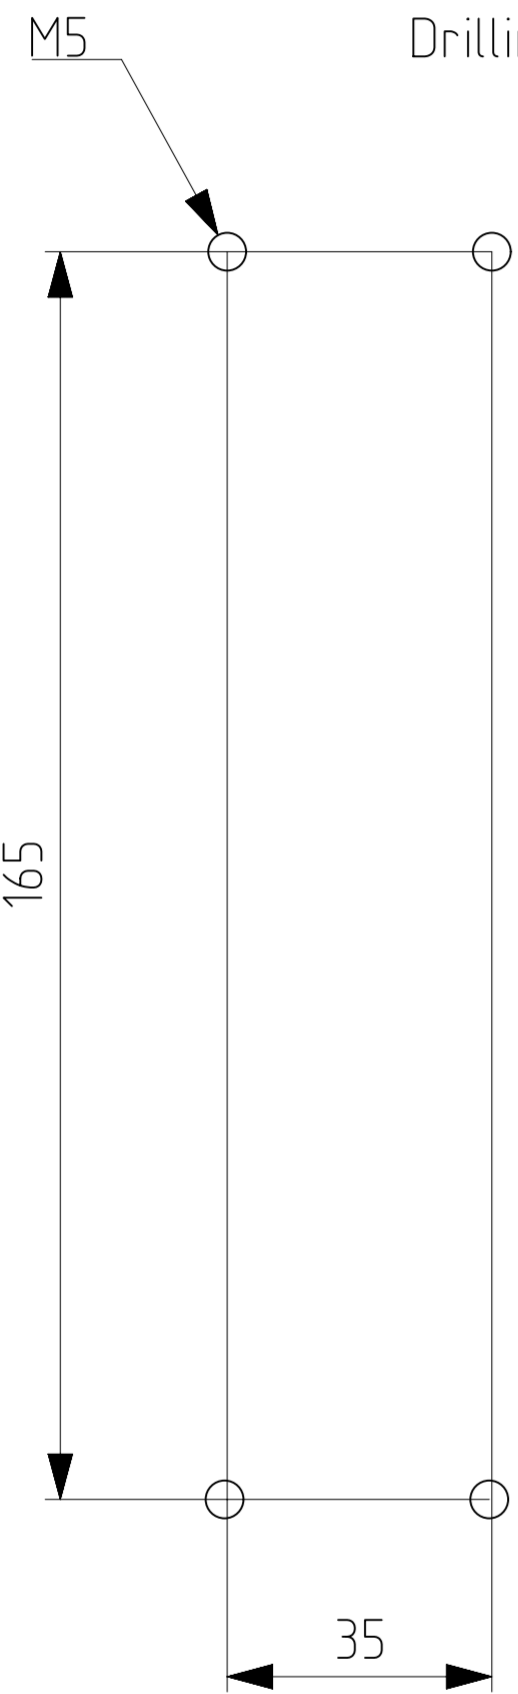

Type: AF190, AF205

Drilling plan

We reserve all rights in this document and in the information contained therein. Reproduction, use or disclosure to third parties without express authority is strictly forbidden. © ABB

Proprietary and secret information

Item No	Article No	Qty.	Material, Type, etc	Dimension	Name of Item
Prepared	A Eriksson		Responsible dep	LPC/PM	Title AF190_AF205
Approved	A Eriksson	18-Jun-2012	Take over dep		Lang en
Revision	A		Scale	1:1	Document Number
					1SFB535001G1056
ABB AB, Cewe-Control					