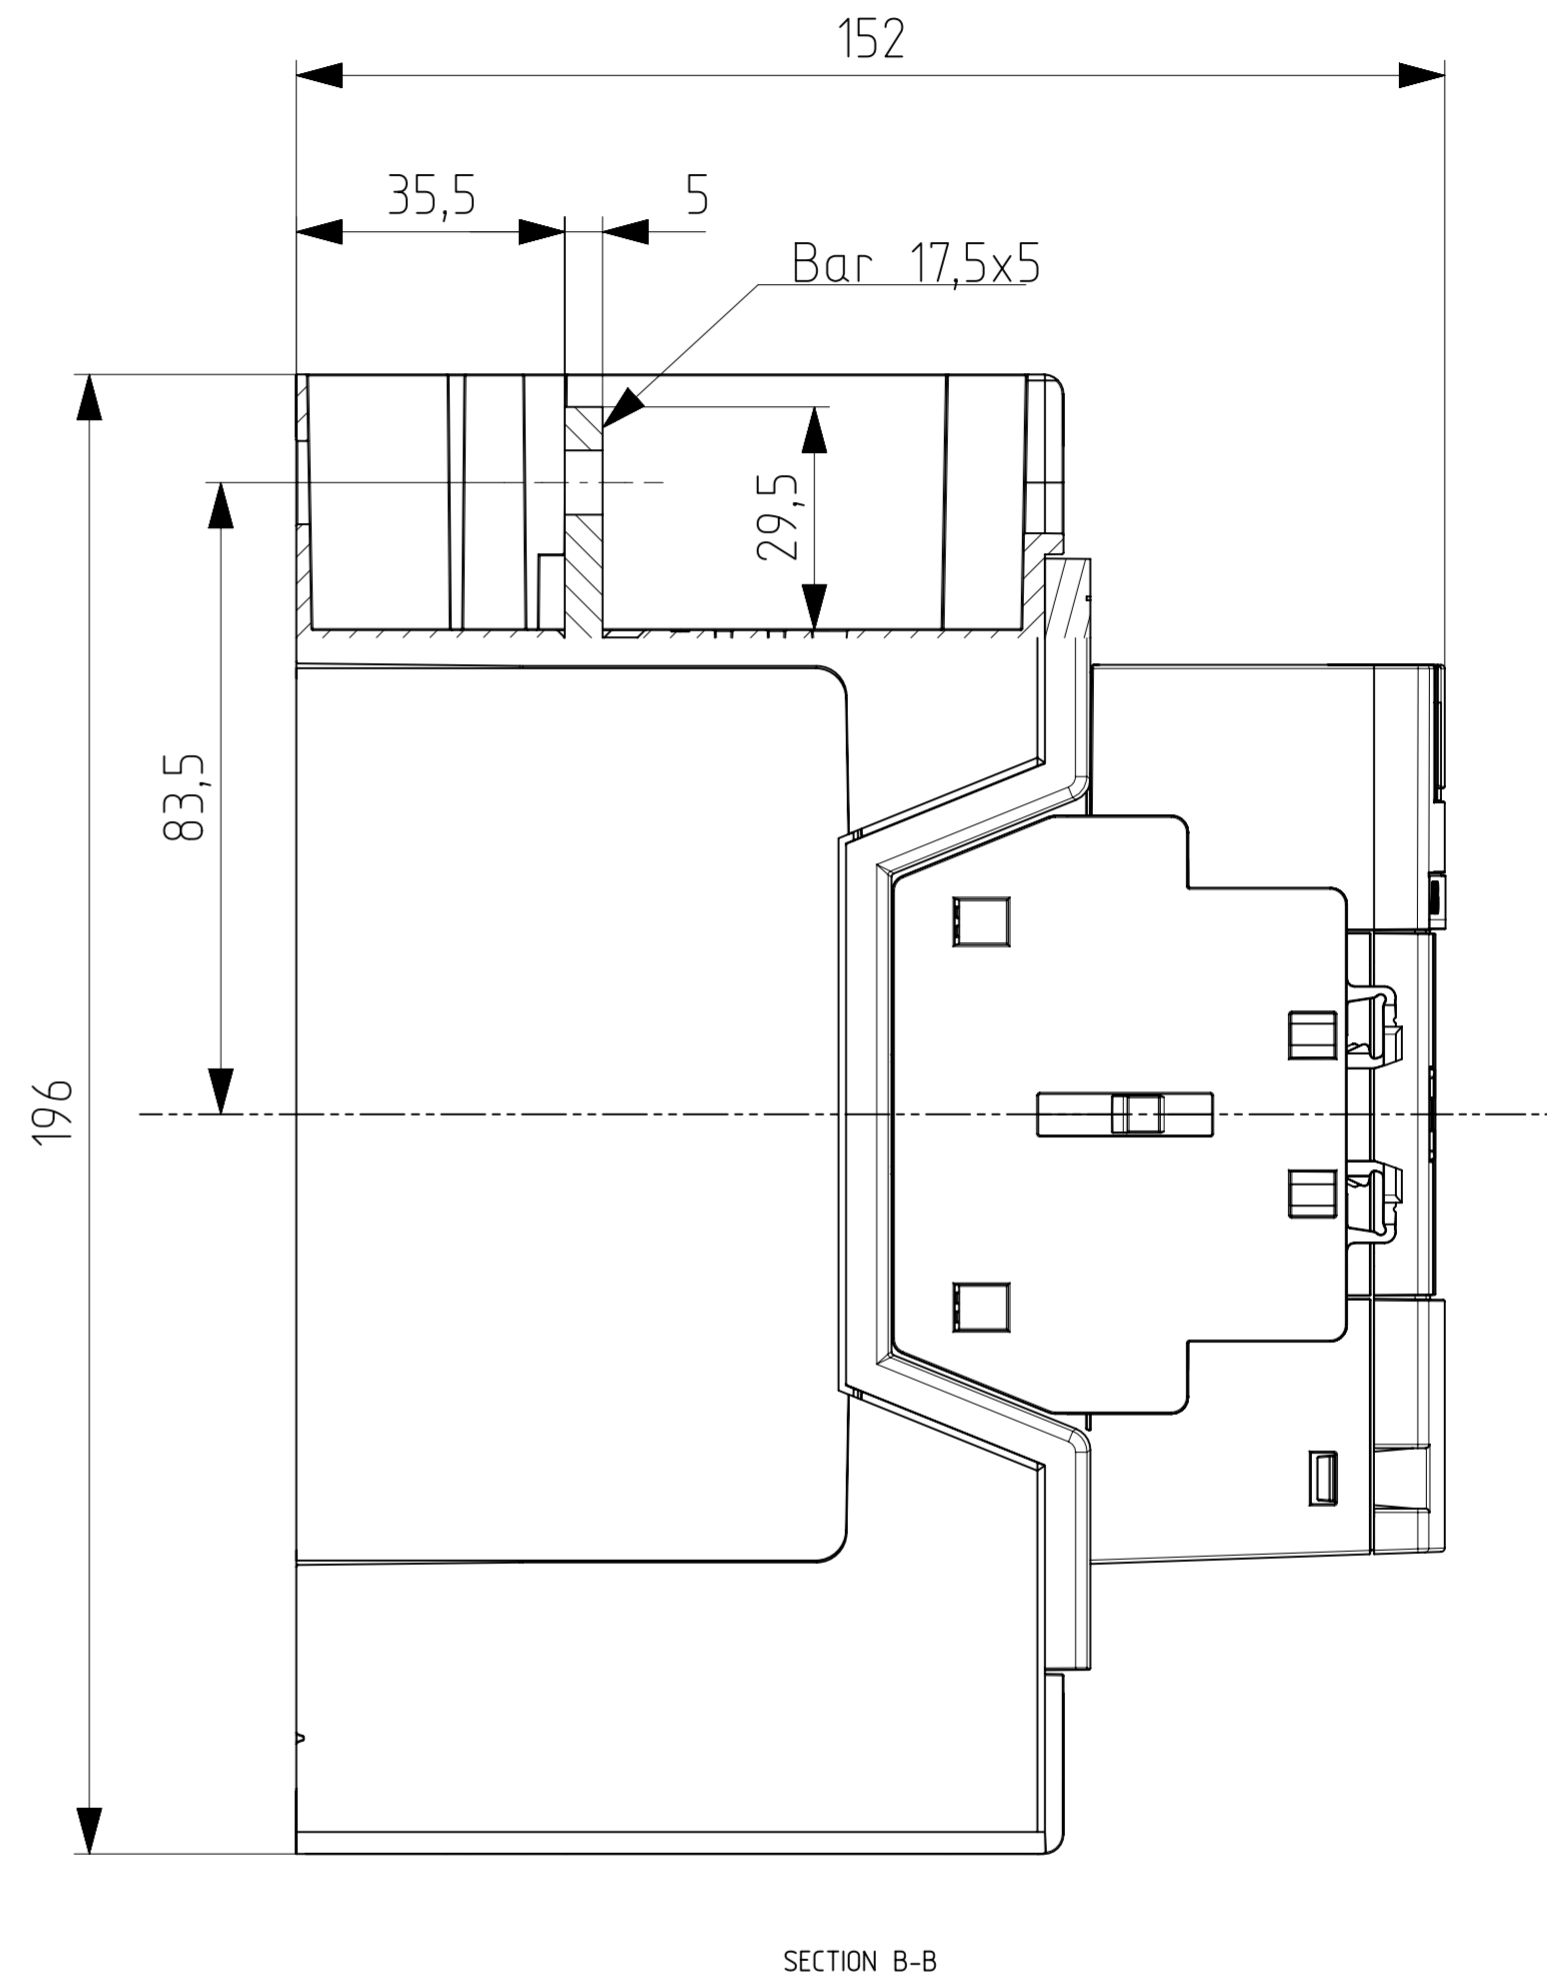

Type: AF190, AF205

Drilling plan

We reserve all rights in this document and in the information contained therein. Reproduction, use or disclosure to third parties without express authority is strictly forbidden. © ABB

Proprietary and secret information

Item No	Article No	Qty.	Material, Type, etc	Dimension	Name of Item
Prepared	A Eriksson		Responsible dep	LPC/PM	Title AF190_AF205
Approved	A Eriksson	18-Jun-2012	Take over dep		Lang en
Revision	A		Scale	1:1	Document Number
					1SFB535001G1056
ABB AB, Cewe-Control					