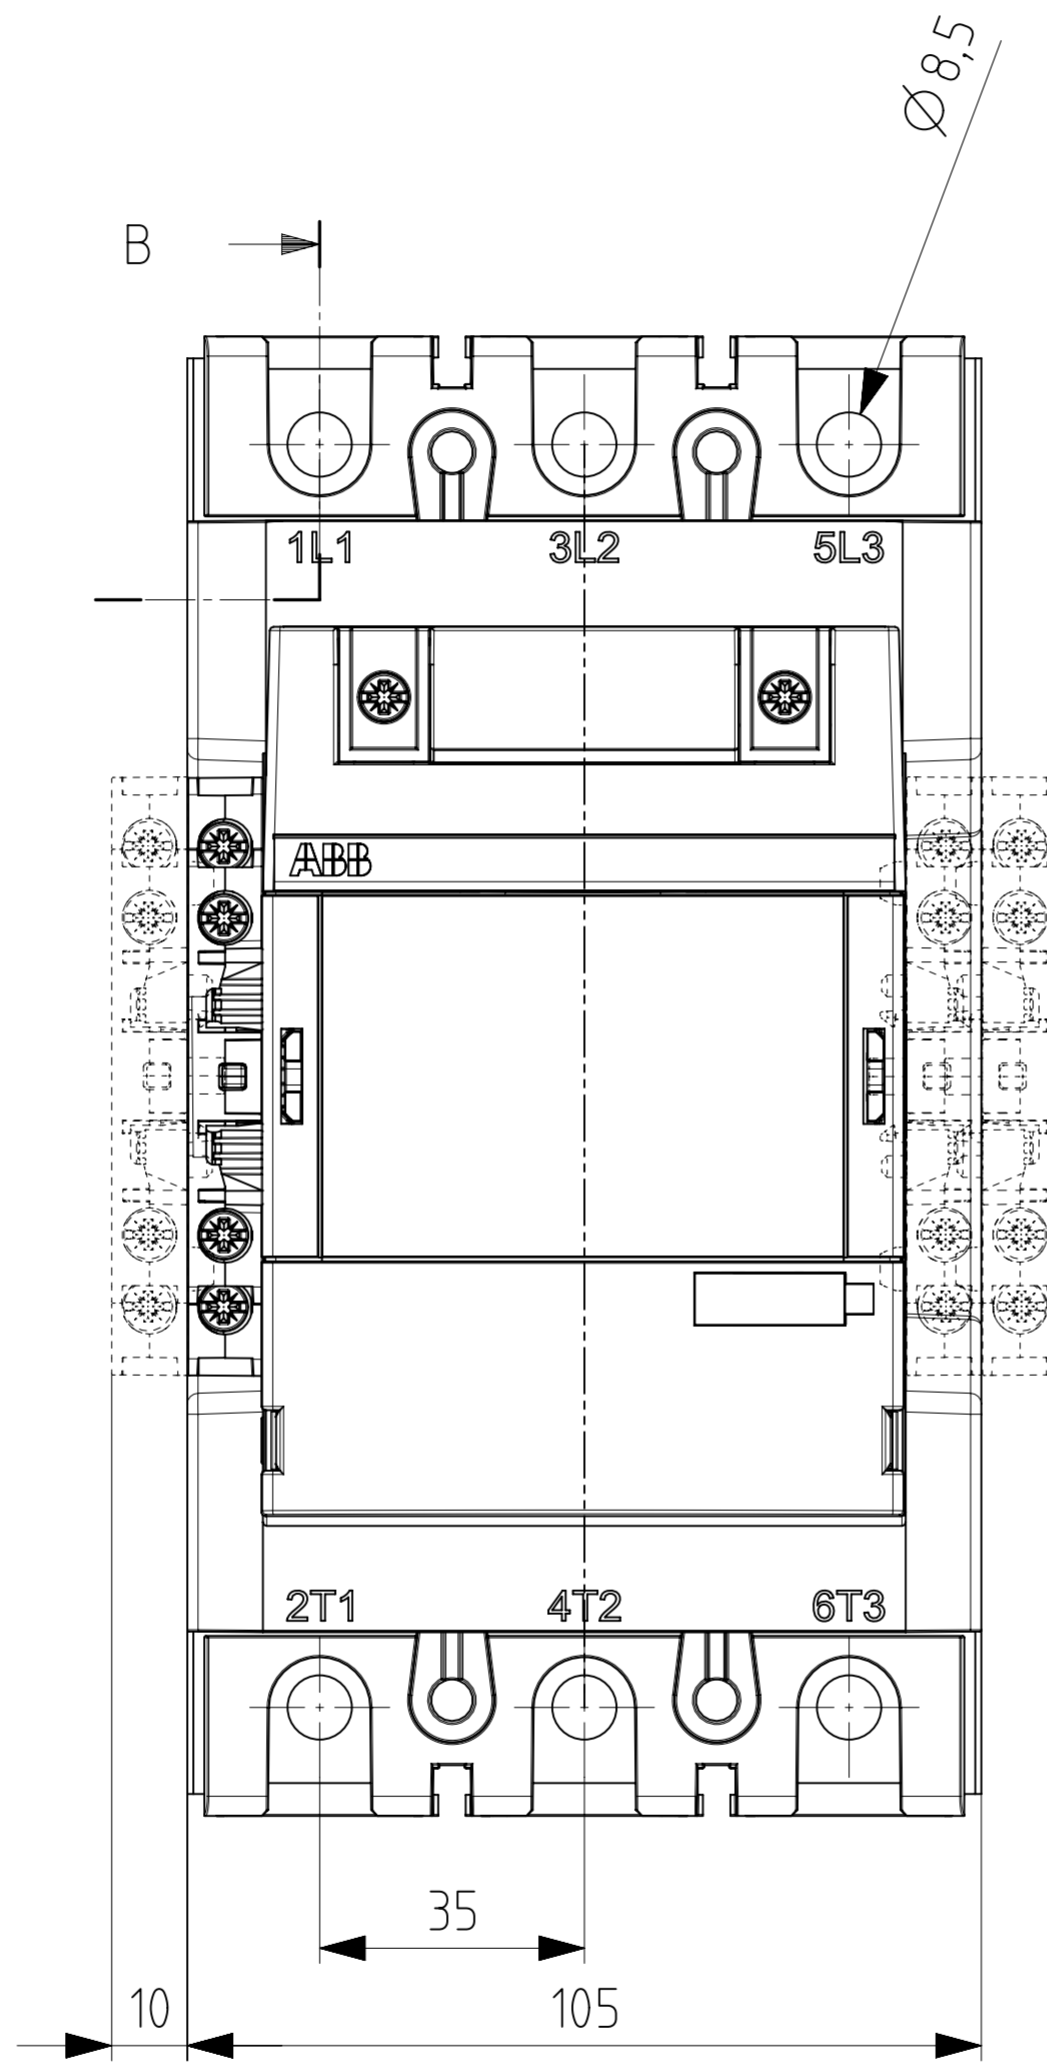

Type: AF190, AF205

Drilling plan

We reserve all rights in this document and in the information contained therein. Reproduction, use or disclosure to third parties without express authority is strictly forbidden. © ABB

Proprietary and secret information

Item No	Article No	Qty.	Material, Type, etc	Dimension	Name of Item
Prepared	A Eriksson		Responsible dep	LPC/PM	Title AF190_AF205
Approved	A Eriksson	18-Jun-2012	Take over dep		Lang en
Revision	A		Scale	1:1	Document Number
					1SFB535001G1056
ABB AB, Cewe-Control					